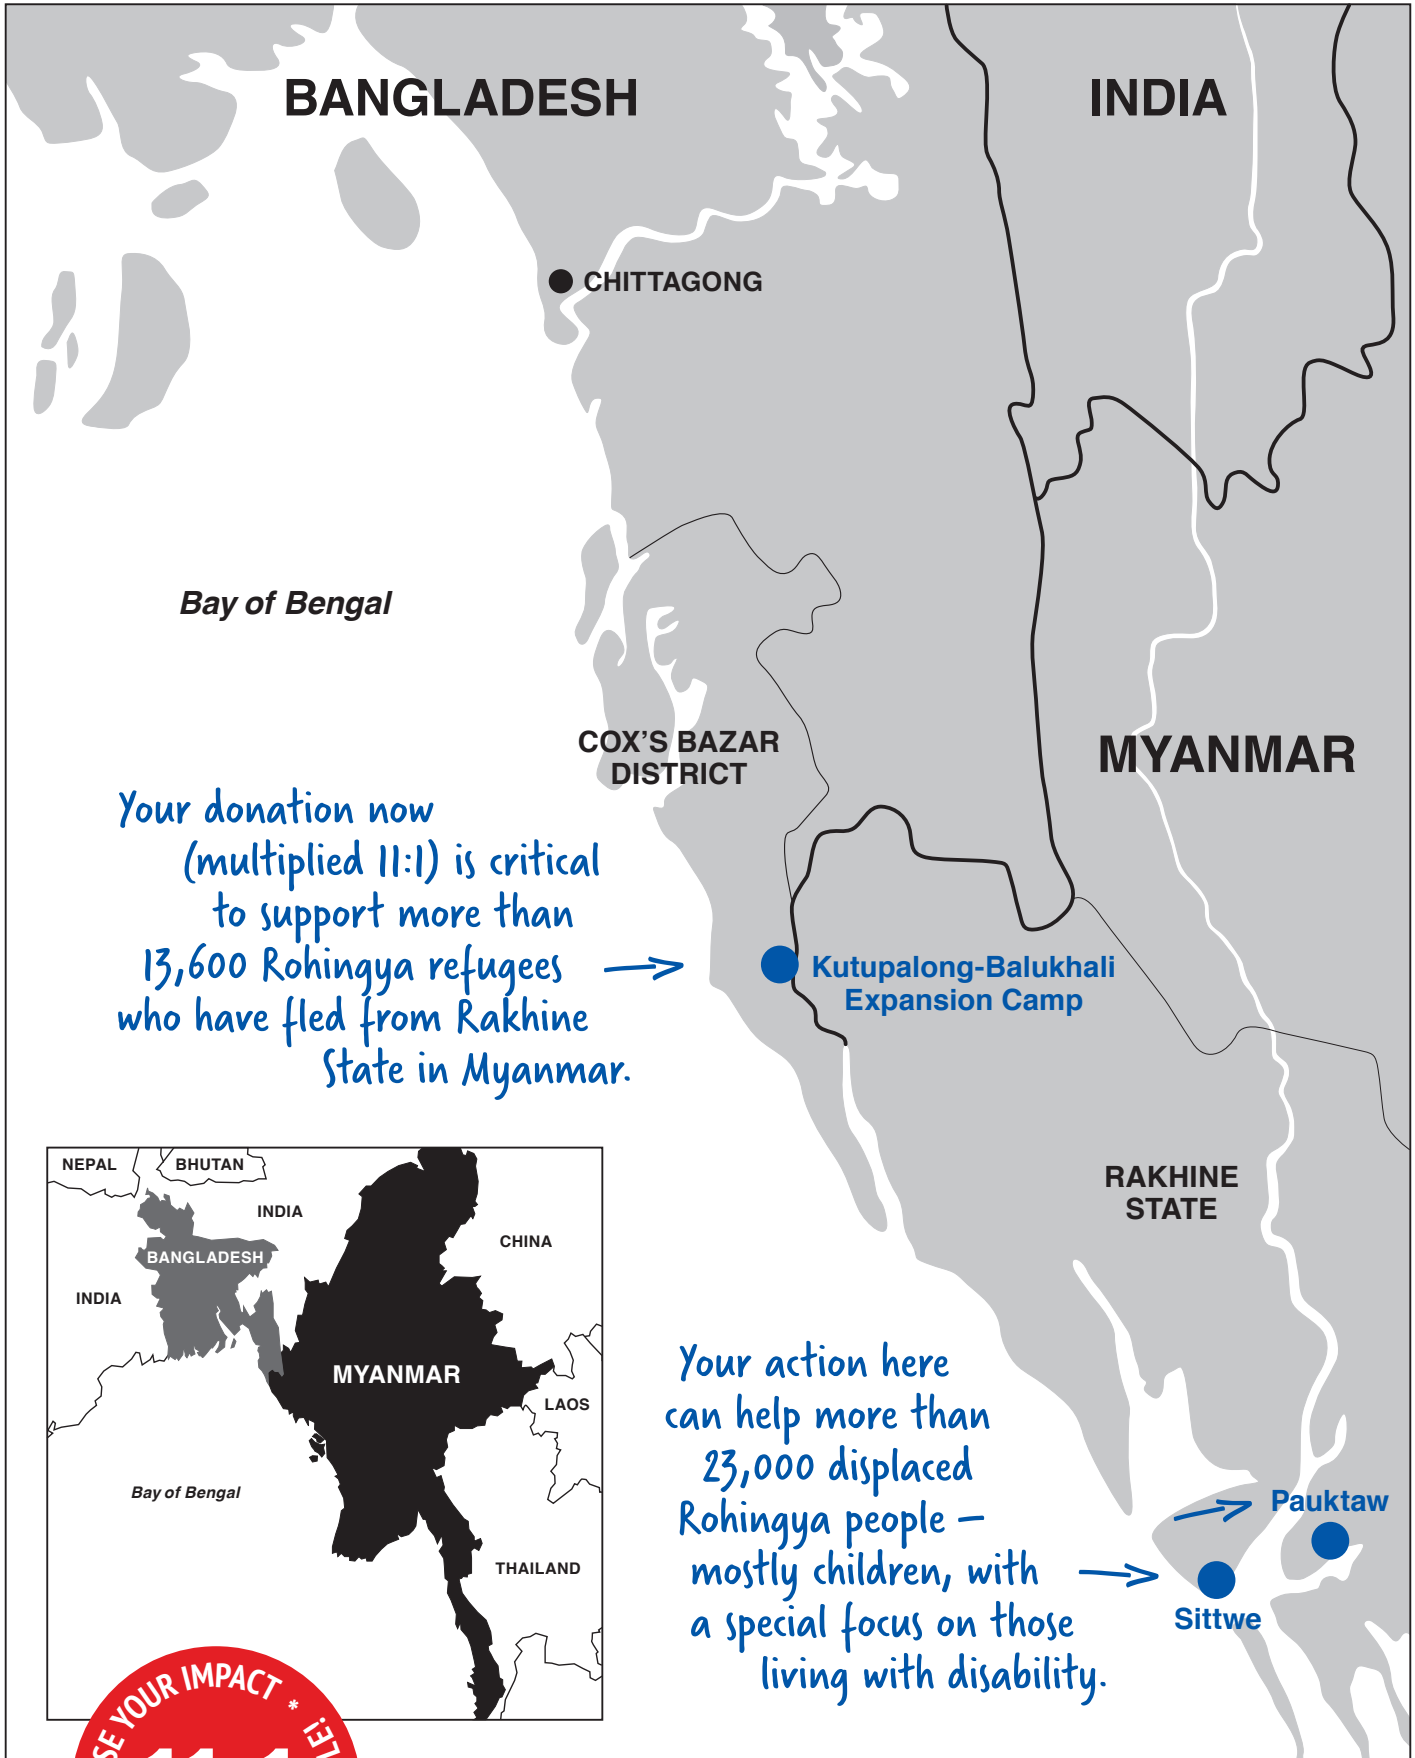

EXECUTIVE SUMMARY:

ROHINGYA CRISIS – MYANMAR

UN labels persecution of Rohingya people in Rakhine State, Myanmar, as 'genocide'.

BANGLADESH – Cox's Bazar

723,000 people fled to Bangladesh since 25 August 2017 (UNHCR)

Planned Partner Offer: \$714,933

Needed from ALWS: \$42,000

ALWS Investment: \$89,031

Program Value: \$1,025,384

11:1

Where you 'welcome the stranger'

BANGLADESH

INDIA

● CHITTAGONG

Bay of Bengal

COX'S BAZAR DISTRICT

MYANMAR

Your donation now
(multiplied 11:1) is critical
to support more than
13,600 Rohingya refugees
who have fled from Rakhine
State in Myanmar.

● Kutupalong-Balukhali
Expansion Camp

**RAKHINE
STATE**

Your action here
can help more than
23,000 displaced
Rohingya people –
mostly children, with
a special focus on those
living with disability.

→ Pauktaw

→ Sittwe