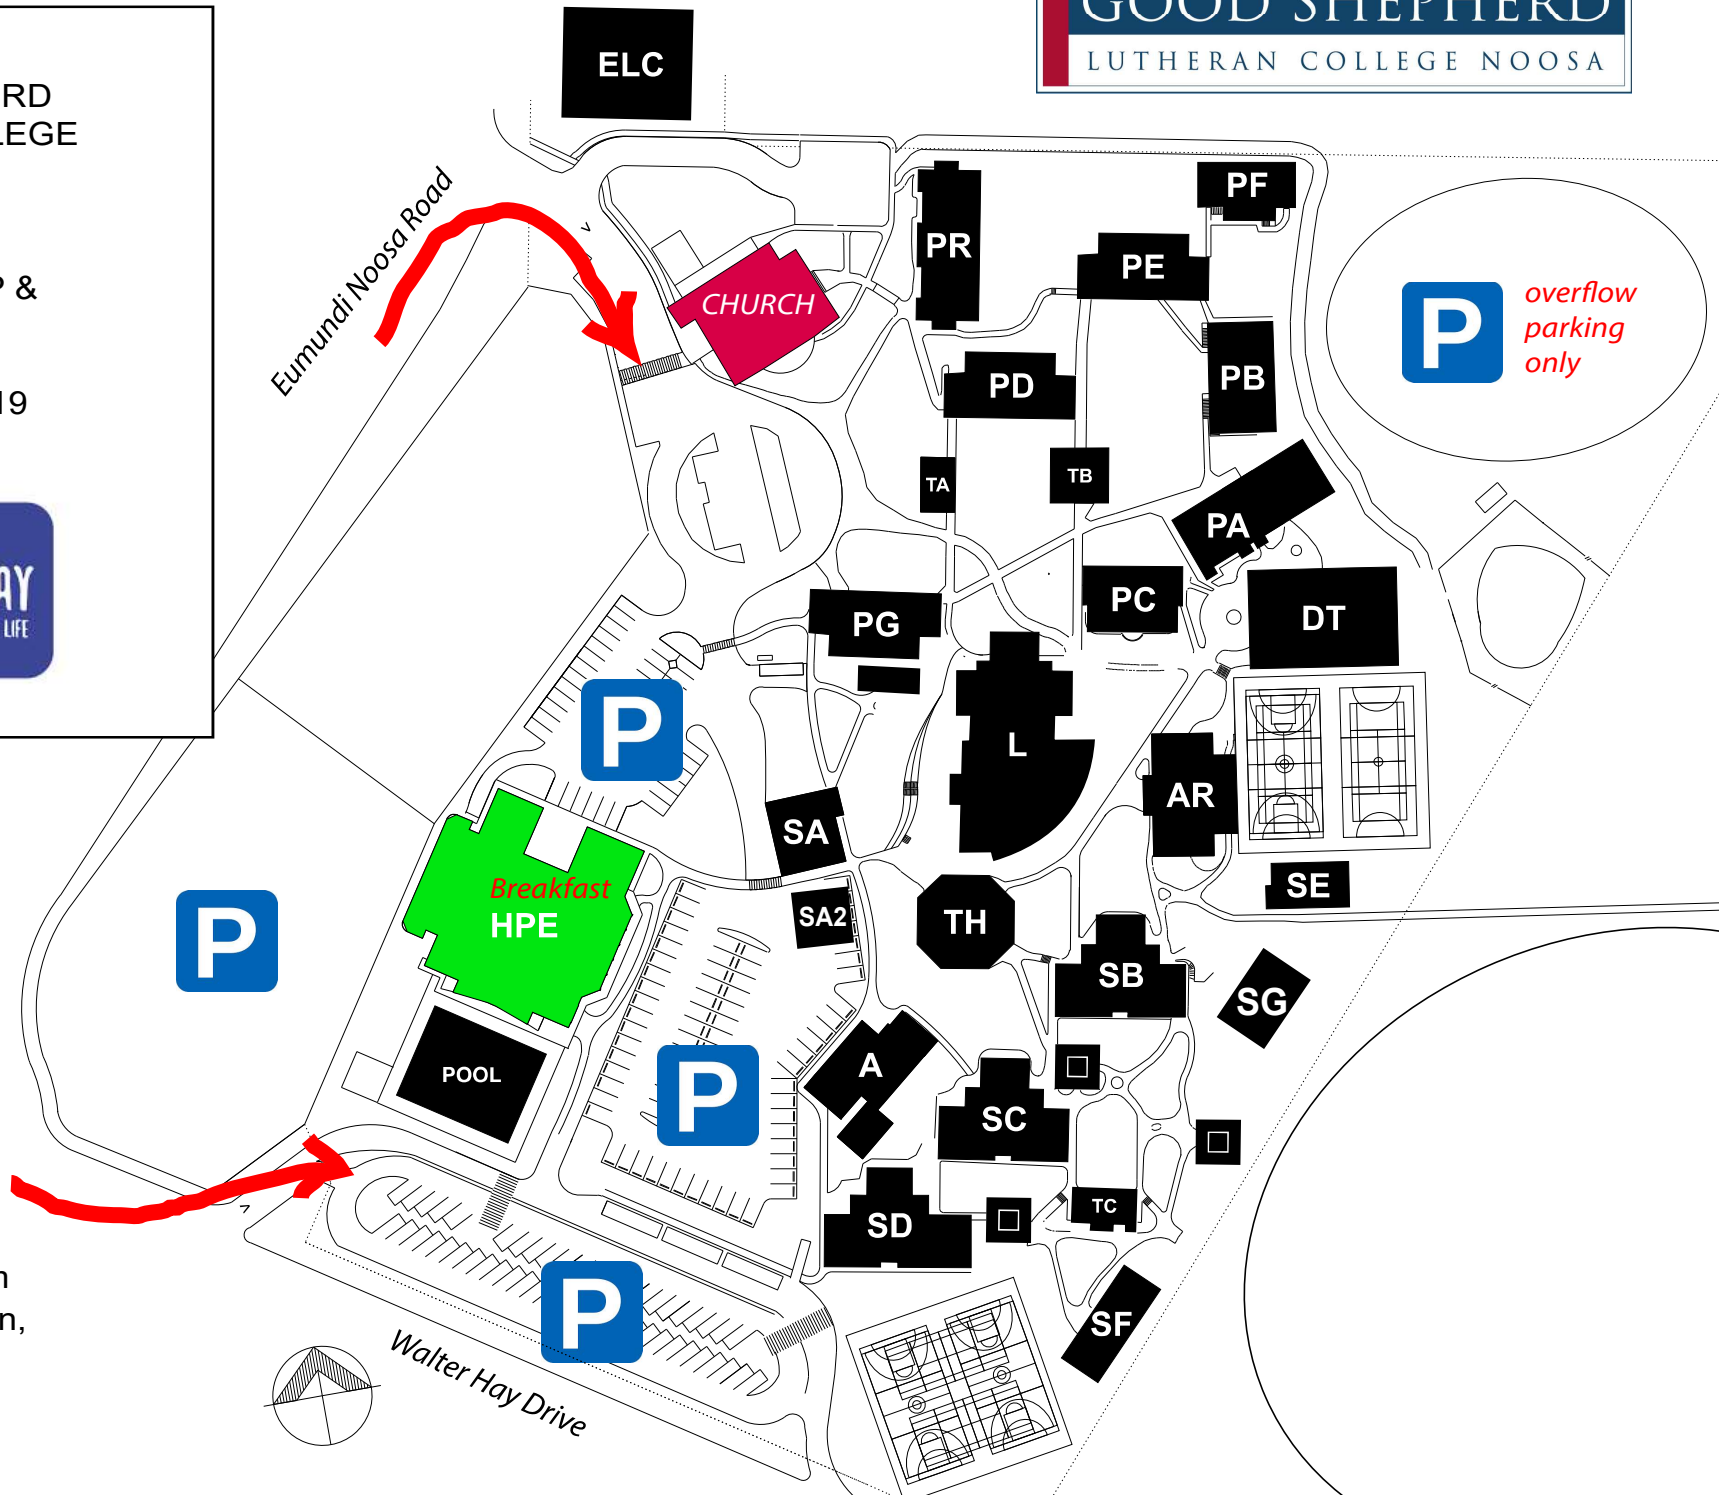

GOOD SHEPHERD  
LUTHERAN COLLEGE  
&  
CHURCH

2019 SITE MAP &  
PARKING

4th August, 2019

For directions from  
your current location,  
click [HERE](#)